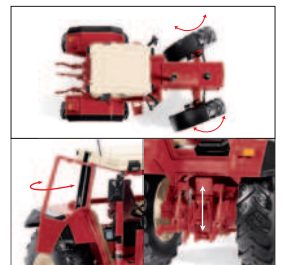

785200000
IHC 1455 XL
230x160x125 mm / 9.1x6.3x4.9"