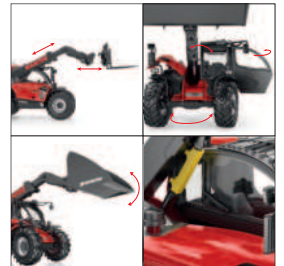

787000000

John Deere 6R 250
230x160x125 mm / 9.1x6.2x4.9"

784800000
 JCB® Fastrac 8330
 250x160x125 mm / 9.8x6.3x4.9"

784900000
 John Deere® 9620RX
 300x160x125 mm / 11.8x6.3x4.9"

785000000
 Manitou Teleskoplader MLT 635
 Telescopic loader
 Chargeur télescopique
 230x160x125 mm / 9.1x6.2x4.9"