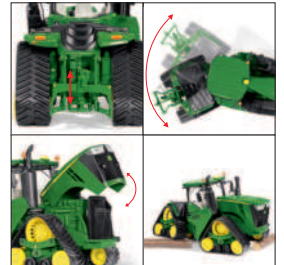

787000000

John Deere 6R 250
230x160x125 mm / 9.1x6.2x4.9"

784800000
 JCB® Fastrac 8330
 250x160x125 mm / 9.8x6.3x4.9"

784900000
 John Deere® 9620RX
 300x160x125 mm / 11.8x6.3x4.9"

785000000
 Manitou Teleskoplader MLT 635
 Telescopic loader
 Chargeur télescopique
 230x160x125 mm / 9.1x6.2x4.9"